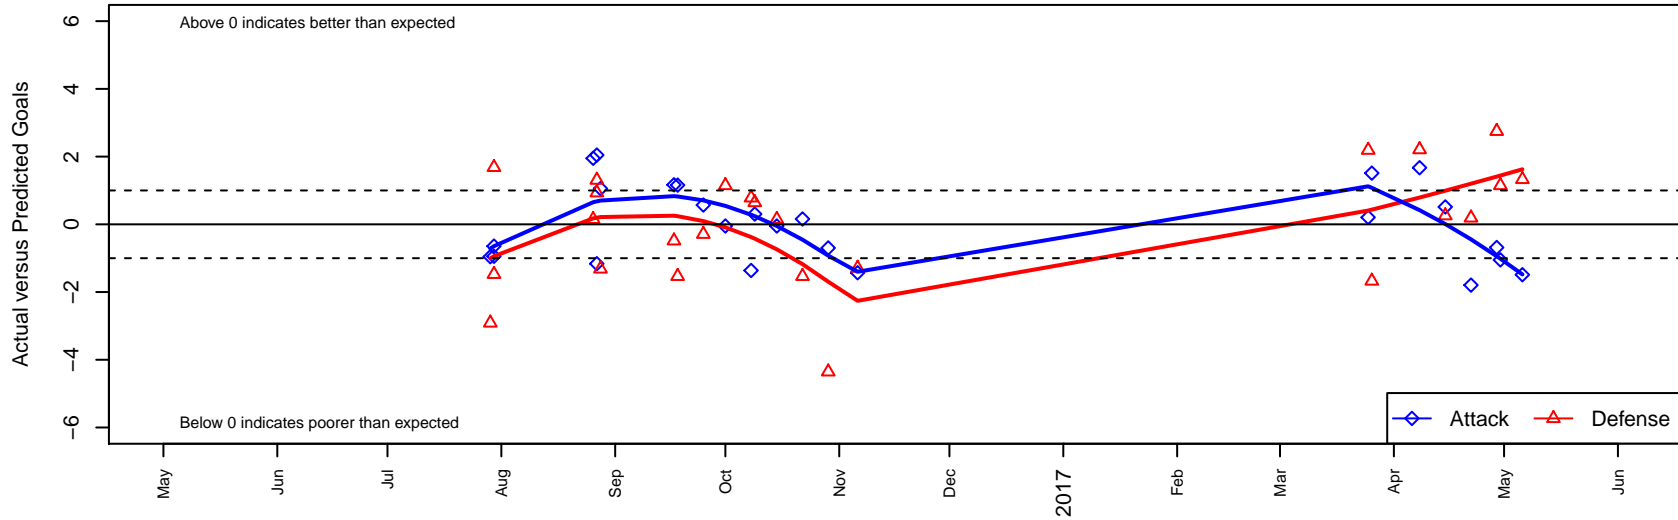

# IEYSA Valor Maroon B05

Inland Empire YSA  
 Cheney, WA  
 B05 total strength=456  
 attack=0.42 defense=0.22  
 fall league = PSPL–Inland Copa 1 East U12  
 spr league = Spr PSPL–Inland Copa 1 U12  
 notes= Pratt 2016

alt names used:  
 IEYSA Valor SC B05 Maroon Pratt  
 IEYSA Valor SC B05 Maroon Pratt  
 VALOR UNITED (WA)  
 VALOR UNITED (WA)

Venues played:  
 2016 River City Cup U12 (2005) U12  
 2016 River City Challenge U12 (2005) U12  
 2016 PSPL–Inland Copa 1 East U12  
 2016 Spr PSPL–Inland Copa 1 U12

**IEYSA Valor Maroon B05**  
 Dots are actual minus expected GF (blue circles) and GA (red triangles).  
 Blue line is smoothed change in attack strength. Red is smoothed change in defense strength.

**attack and defense variance (black dot)  
relative to other teams  
and top 10 in region**