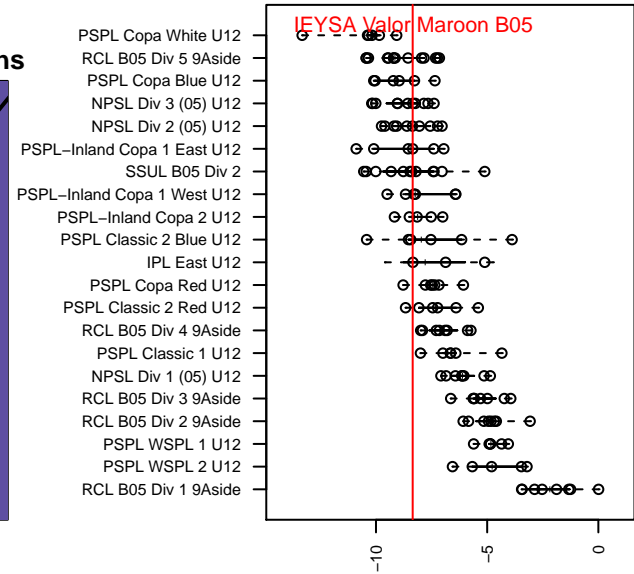

**attack and defense rating
relative to others at age
and all opponents in last 13 months**